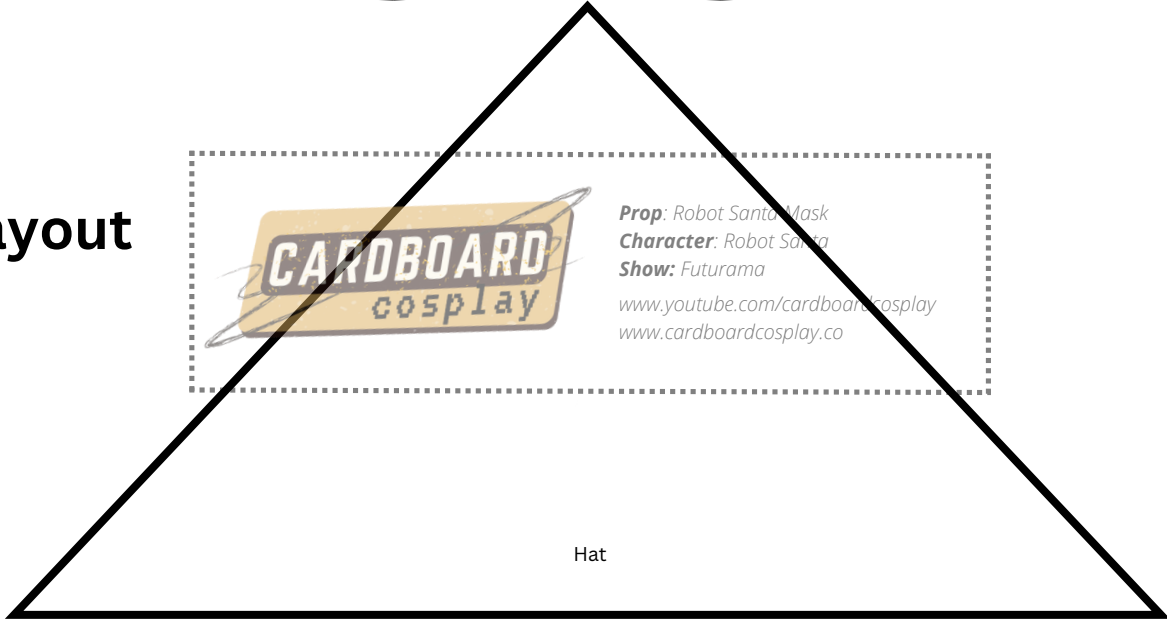

www.youtube.com/cardboardcosplay

www.cardboardcosplay.co

Beard 2/3

Beard 3/3

Prop: Robot Santa Mask

Character: Robot Santa

Show: Futurama

www.youtube.com/cardboardcosplay

www.cardboardcosplay.co

For personal use only. Not for commercial use.

Layout

Spikes

Hat

"Headband":

Head: 11 in x

Eye