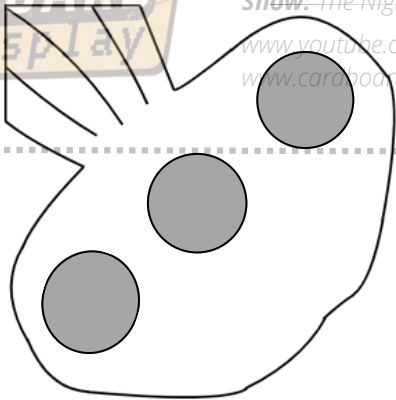

Prop: Oogie Boogie's Dice

Character: Oogie Boogie

Show: The Nightmare Before Christmas

www.youtube.com/cardboardcosplay

www.cardboardcosplay.co

Example of
the layout

For personal use only. Not for commercial use.

Prop: Oogie Boogie's Dice
Character: Oogie Boogie
Show: The Nightmare Before Christmas
www.youtube.com/cardboardcosplay
www.cardboardcosplay.co

Prop: Oogie Boogie's Dice
Character: Oogie Boogie
Show: The Nightmare Before Christmas
www.youtube.com/cardboardcosplay
www.cardboardcosplay.co

Cube

All the dice faces on one page

CARDBOARD
cosplay

Prop: Oogie Boogie's Dice
Character: Oogie Boogie
Show: The Nightmare Before Christmas
www.youtube.com/cardboardcosplay
www.cardboardcosplay.co

CARDBOARD
cosplay

Prop: Oogie Boogie's Dice
Character: Oogie Boogie
Show: The Nightmare Before Christmas
www.youtube.com/cardboardcosplay
www.cardboardcosplay.co