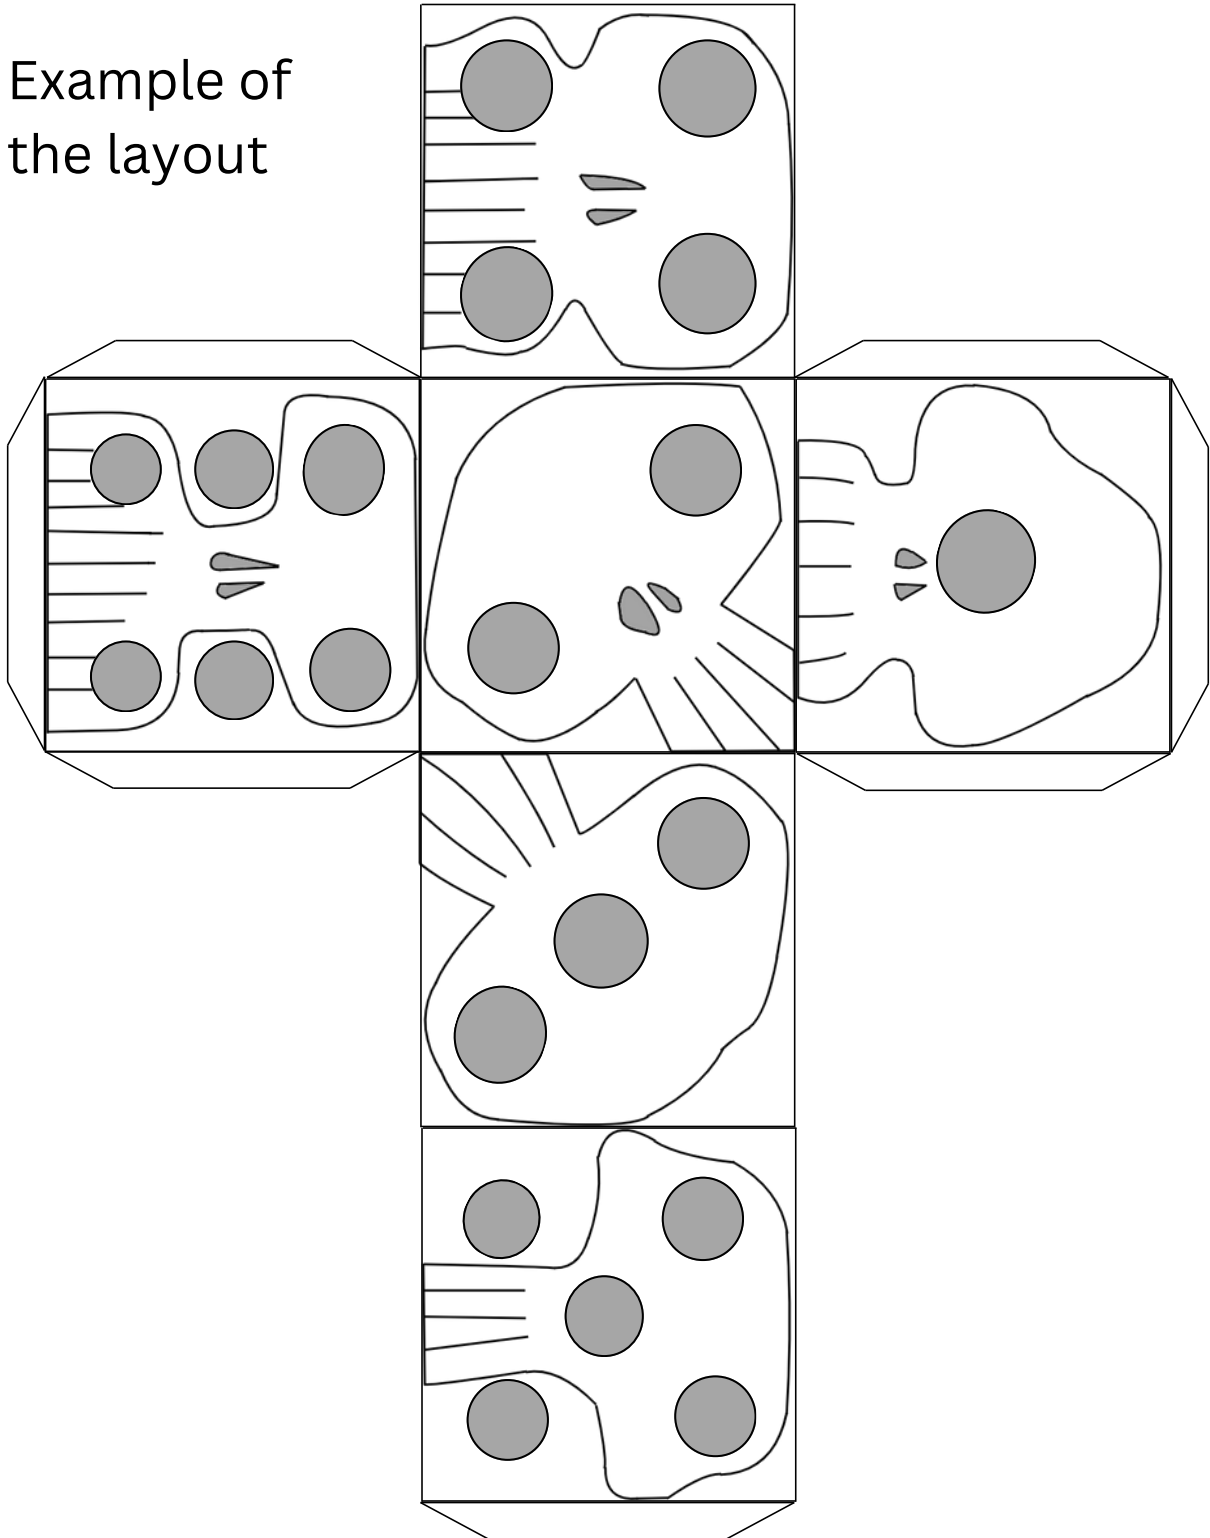

Prop: Oogie Boogie's Dice

Character: Oogie Boogie

Show: The Nightmare Before Christmas

www.youtube.com/cardboardcosplay

www.cardboardcosplay.co

Example of
the layout

For personal use only. Not for commercial use.

Prop: Oogie Boogie's Dice
Character: Oogie Boogie
Show: The Nightmare Before Christmas
www.youtube.com/cardboardcosplay
www.cardboardcosplay.co

Prop: Oogie Boogie's Dice
Character: Oogie Boogie
Show: The Nightmare Before Christmas
www.youtube.com/cardboardcosplay
www.cardboardcosplay.co

Cube

All the dice faces on one page

CARDBOARD
cosplay

Prop: Oogie Boogie's Dice
Character: Oogie Boogie
Show: The Nightmare Before Christmas
www.youtube.com/cardboardcosplay
www.cardboardcosplay.co

CARDBOARD
cosplay

Prop: Oogie Boogie's Dice
Character: Oogie Boogie
Show: The Nightmare Before Christmas
www.youtube.com/cardboardcosplay
www.cardboardcosplay.co