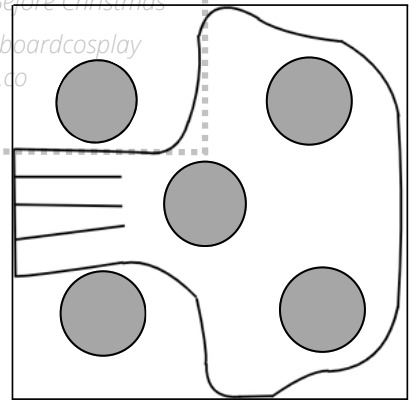

Prop: Oogie Boogie's Dice

Character: Oogie Boogie

Show: The Nightmare Before Christmas

www.youtube.com/cardboardcosplay

www.cardboardcosplay.co

Example of
the layout

For personal use only. Not for commercial use.

Prop: Oogie Boogie's Dice
Character: Oogie Boogie
Show: The Nightmare Before Christmas
www.youtube.com/cardboardcosplay
www.cardboardcosplay.co

Prop: Oogie Boogie's Dice
Character: Oogie Boogie
Show: The Nightmare Before Christmas
www.youtube.com/cardboardcosplay
www.cardboardcosplay.co

Cube

All the dice faces on one page

CARDBOARD
cosplay

Prop: Oogie Boogie's Dice
Character: Oogie Boogie
Show: The Nightmare Before Christmas
www.youtube.com/cardboardcosplay
www.cardboardcosplay.co

CARDBOARD
cosplay

Prop: Oogie Boogie's Dice
Character: Oogie Boogie
Show: The Nightmare Before Christmas
www.youtube.com/cardboardcosplay
www.cardboardcosplay.co