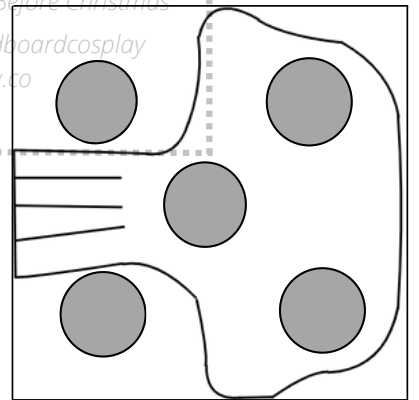

Prop: Oogie Boogie's Dice

Character: Oogie Boogie

Show: The Nightmare Before Christmas

www.youtube.com/cardboardcosplay

www.cardboardcosplay.co

Example of
the layout

For personal use only. Not for commercial use.

Prop: Oogie Boogie's Dice
Character: Oogie Boogie
Show: The Nightmare Before Christmas
www.youtube.com/cardboardcosplay
www.cardboardcosplay.co

Prop: Oogie Boogie's Dice
Character: Oogie Boogie
Show: The Nightmare Before Christmas
www.youtube.com/cardboardcosplay
www.cardboardcosplay.co

Cube

All the dice faces on one page

CARDBOARD
cosplay

Prop: Oogie Boogie's Dice
Character: Oogie Boogie
Show: The Nightmare Before Christmas
www.youtube.com/cardboardcosplay
www.cardboardcosplay.co

CARDBOARD
cosplay

Prop: Oogie Boogie's Dice
Character: Oogie Boogie
Show: The Nightmare Before Christmas
www.youtube.com/cardboardcosplay
www.cardboardcosplay.co