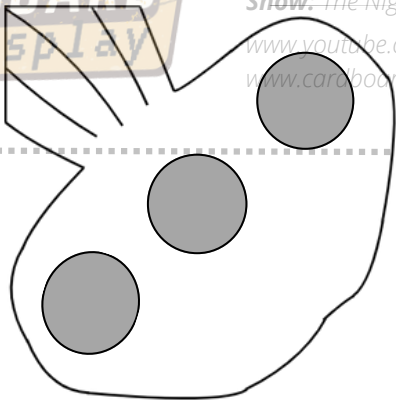

Prop: Oogie Boogie's Dice

Character: Oogie Boogie

Show: The Nightmare Before Christmas

www.youtube.com/cardboardcosplay

www.cardboardcosplay.co

Example of
the layout

For personal use only. Not for commercial use.

Prop: Oogie Boogie's Dice
Character: Oogie Boogie
Show: The Nightmare Before Christmas
www.youtube.com/cardboardcosplay
www.cardboardcosplay.co

Prop: Oogie Boogie's Dice
Character: Oogie Boogie
Show: The Nightmare Before Christmas
www.youtube.com/cardboardcosplay
www.cardboardcosplay.co

Cube

All the dice faces on one page

CARDBOARD
cosplay

Prop: Oogie Boogie's Dice
Character: Oogie Boogie
Show: The Nightmare Before Christmas
www.youtube.com/cardboardcosplay
www.cardboardcosplay.co

CARDBOARD
cosplay

Prop: Oogie Boogie's Dice
Character: Oogie Boogie
Show: The Nightmare Before Christmas
www.youtube.com/cardboardcosplay
www.cardboardcosplay.co