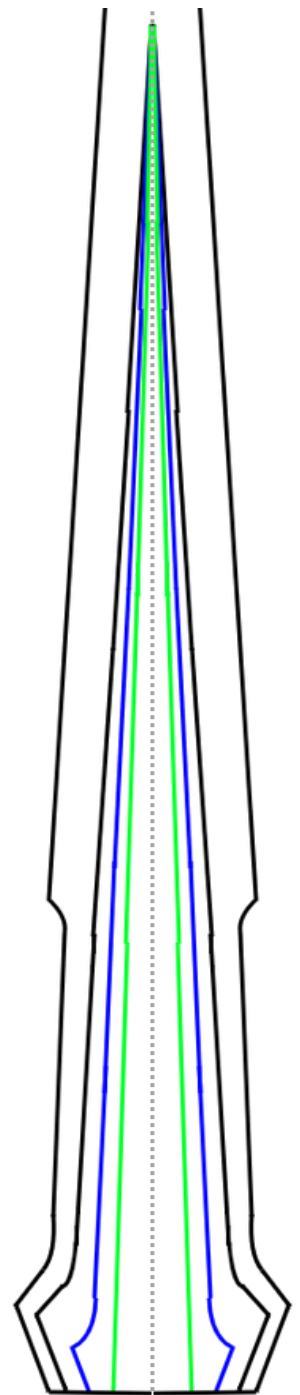

CARDBOARD
COSPLAY

Prop: Loki Dagger

Character: Loki

Show: Loki Disney+

www.youtube.com/cardboardcosplay

www.cardboardcosplay.co

Cut on the inner black line

2 Base Pieces

Prop: Loki Dagger

Character: Loki

Show: Loki Disney+

www.youtube.com/cardboardcosplay

www.cardboardcosplay.co

Cut on the inner blue line

Cut on the inner green line

Prop: Loki Dagger

Character: Loki

Show: Loki Disney+

www.youtube.com/cardboardcosplay

www.cardboardcosplay.co

Feel free to make any squiggle design you like

Prop: Loki Dagger

Character: Loki

Show: Loki Disney+