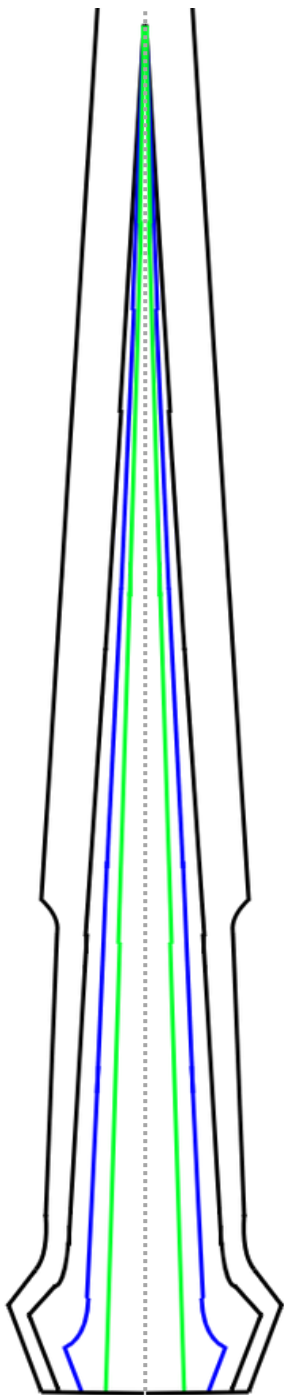

CARDBOARD
COSPLAY

Prop: Loki Dagger

Character: Loki

Show: Loki Disney+

www.youtube.com/cardboardcosplay

www.cardboardcosplay.co

Cut on the inner black line

2 Base Pieces

Prop: Loki Dagger

Character: Loki

Show: Loki Disney+

www.youtube.com/cardboardcosplay

www.cardboardcosplay.co

Cut on the inner blue line

Cut on the inner green line

Prop: Loki Dagger

Character: Loki

Show: Loki Disney+

www.youtube.com/cardboardcosplay

www.cardboardcosplay.co

Feel free to make any squiggle design you like

Prop: Loki Dagger

Character: Loki

Show: Loki Disney+