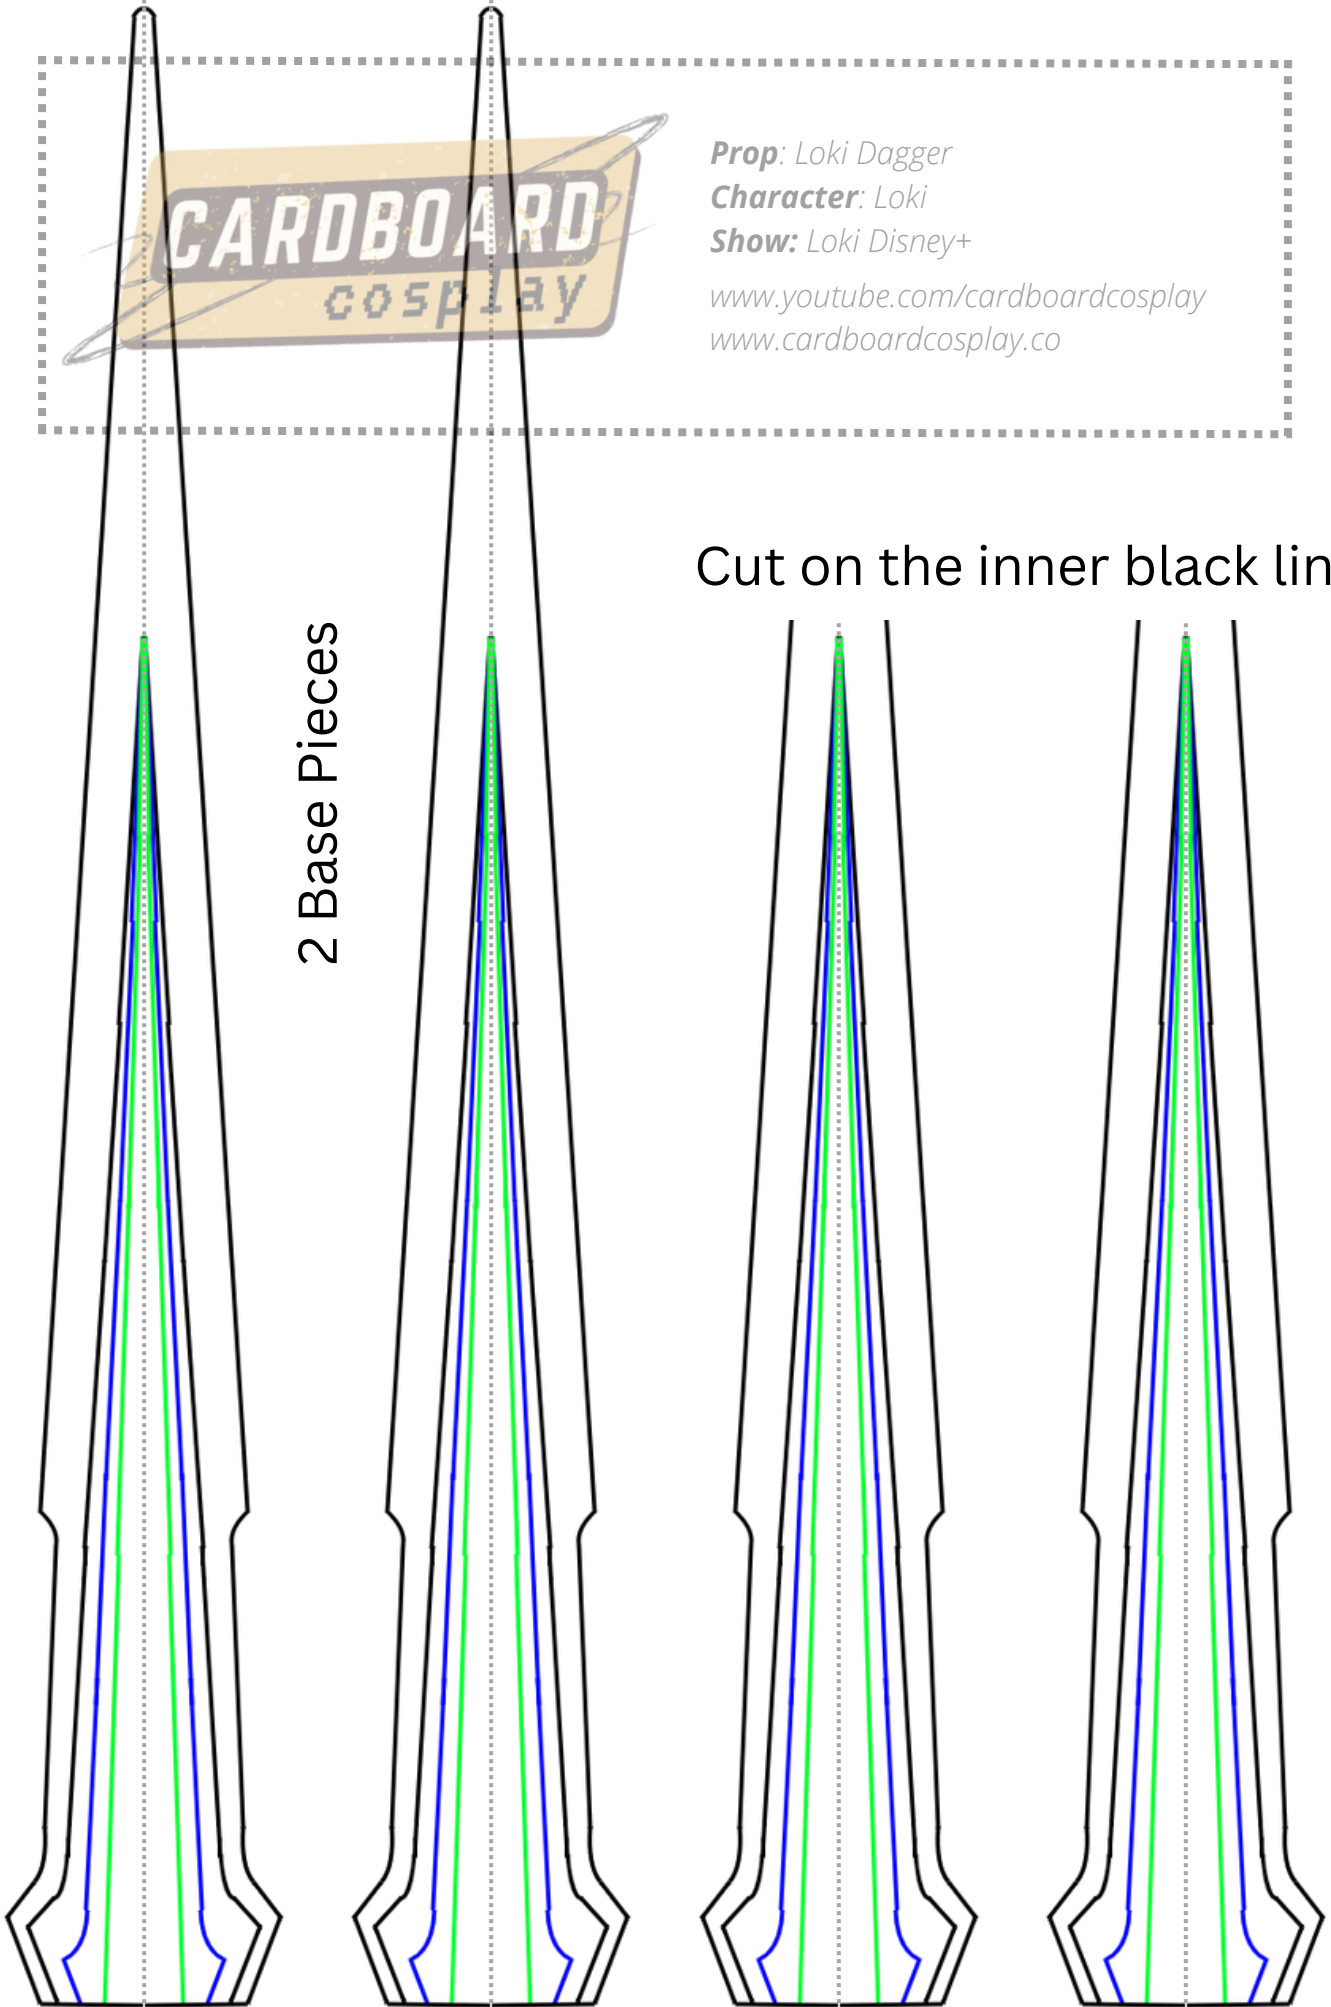

CARDBOARD
COSPLAY

Prop: Loki Dagger

Character: Loki

Show: Loki Disney+

www.youtube.com/cardboardcosplay

www.cardboardcosplay.co

Cut on the inner black line

2 Base Pieces

Prop: Loki Dagger

Character: Loki

Show: Loki Disney+

www.youtube.com/cardboardcosplay

www.cardboardcosplay.co

Cut on the inner blue line

Cut on the inner green line

Prop: Loki Dagger