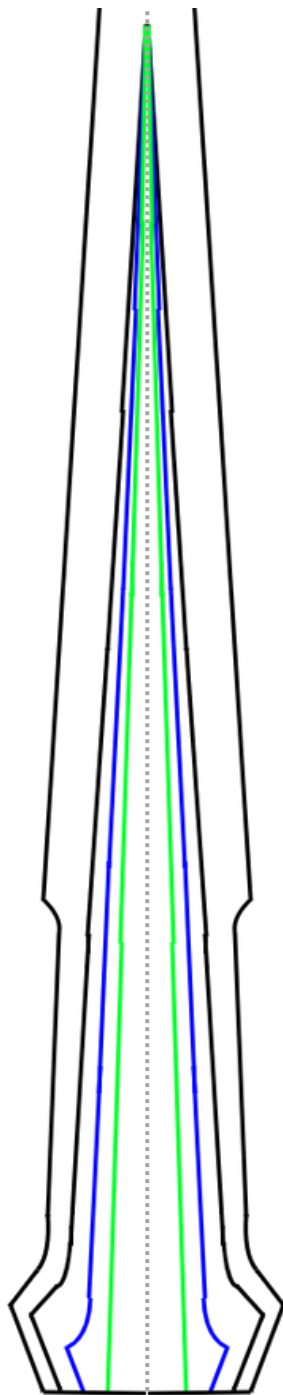

CARDBOARD
COSPLAY

Prop: Loki Dagger

Character: Loki

Show: Loki Disney+

www.youtube.com/cardboardcosplay

www.cardboardcosplay.co

Cut on the inner black line

2 Base Pieces

Prop: Loki Dagger

Character: Loki

Show: Loki Disney+

www.youtube.com/cardboardcosplay

www.cardboardcosplay.co

Cut on the inner blue line

Cut on the inner green line

Prop: Loki Dagger

Character: Loki

Show: Loki Disney+

www.youtube.com/cardboardcosplay

www.cardboardcosplay.co

Feel free to make any squiggle design you like

Prop: Loki Dagger

Character: Loki

Show: Loki Disney+