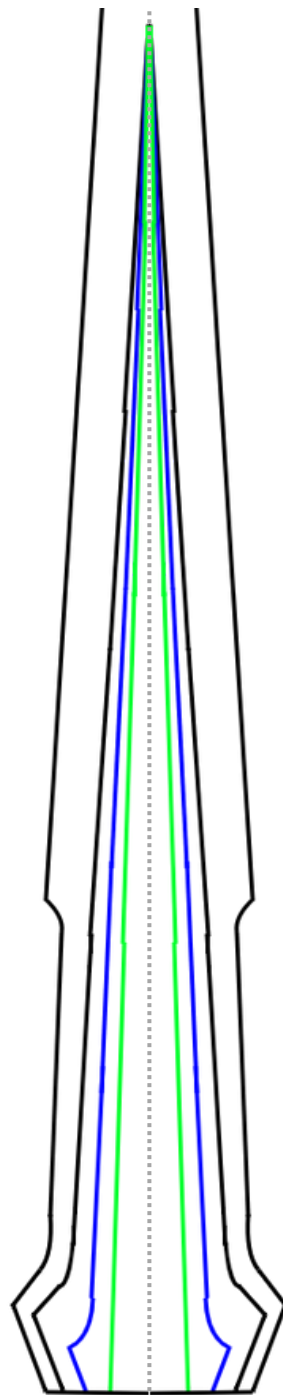

CARDBOARD
COSPLAY

Prop: Loki Dagger

Character: Loki

Show: Loki Disney+

www.youtube.com/cardboardcosplay

www.cardboardcosplay.co

Cut on the inner black line

2 Base Pieces

Prop: Loki Dagger

Character: Loki

Show: Loki Disney+

www.youtube.com/cardboardcosplay

www.cardboardcosplay.co

Cut on the inner blue line

Cut on the inner green line

Prop: Loki Dagger

Character: Loki

Show: Loki Disney+

www.youtube.com/cardboardcosplay

www.cardboardcosplay.co

Feel free to make any squiggle design you like

Prop: Loki Dagger

Character: Loki

Show: Loki Disney+