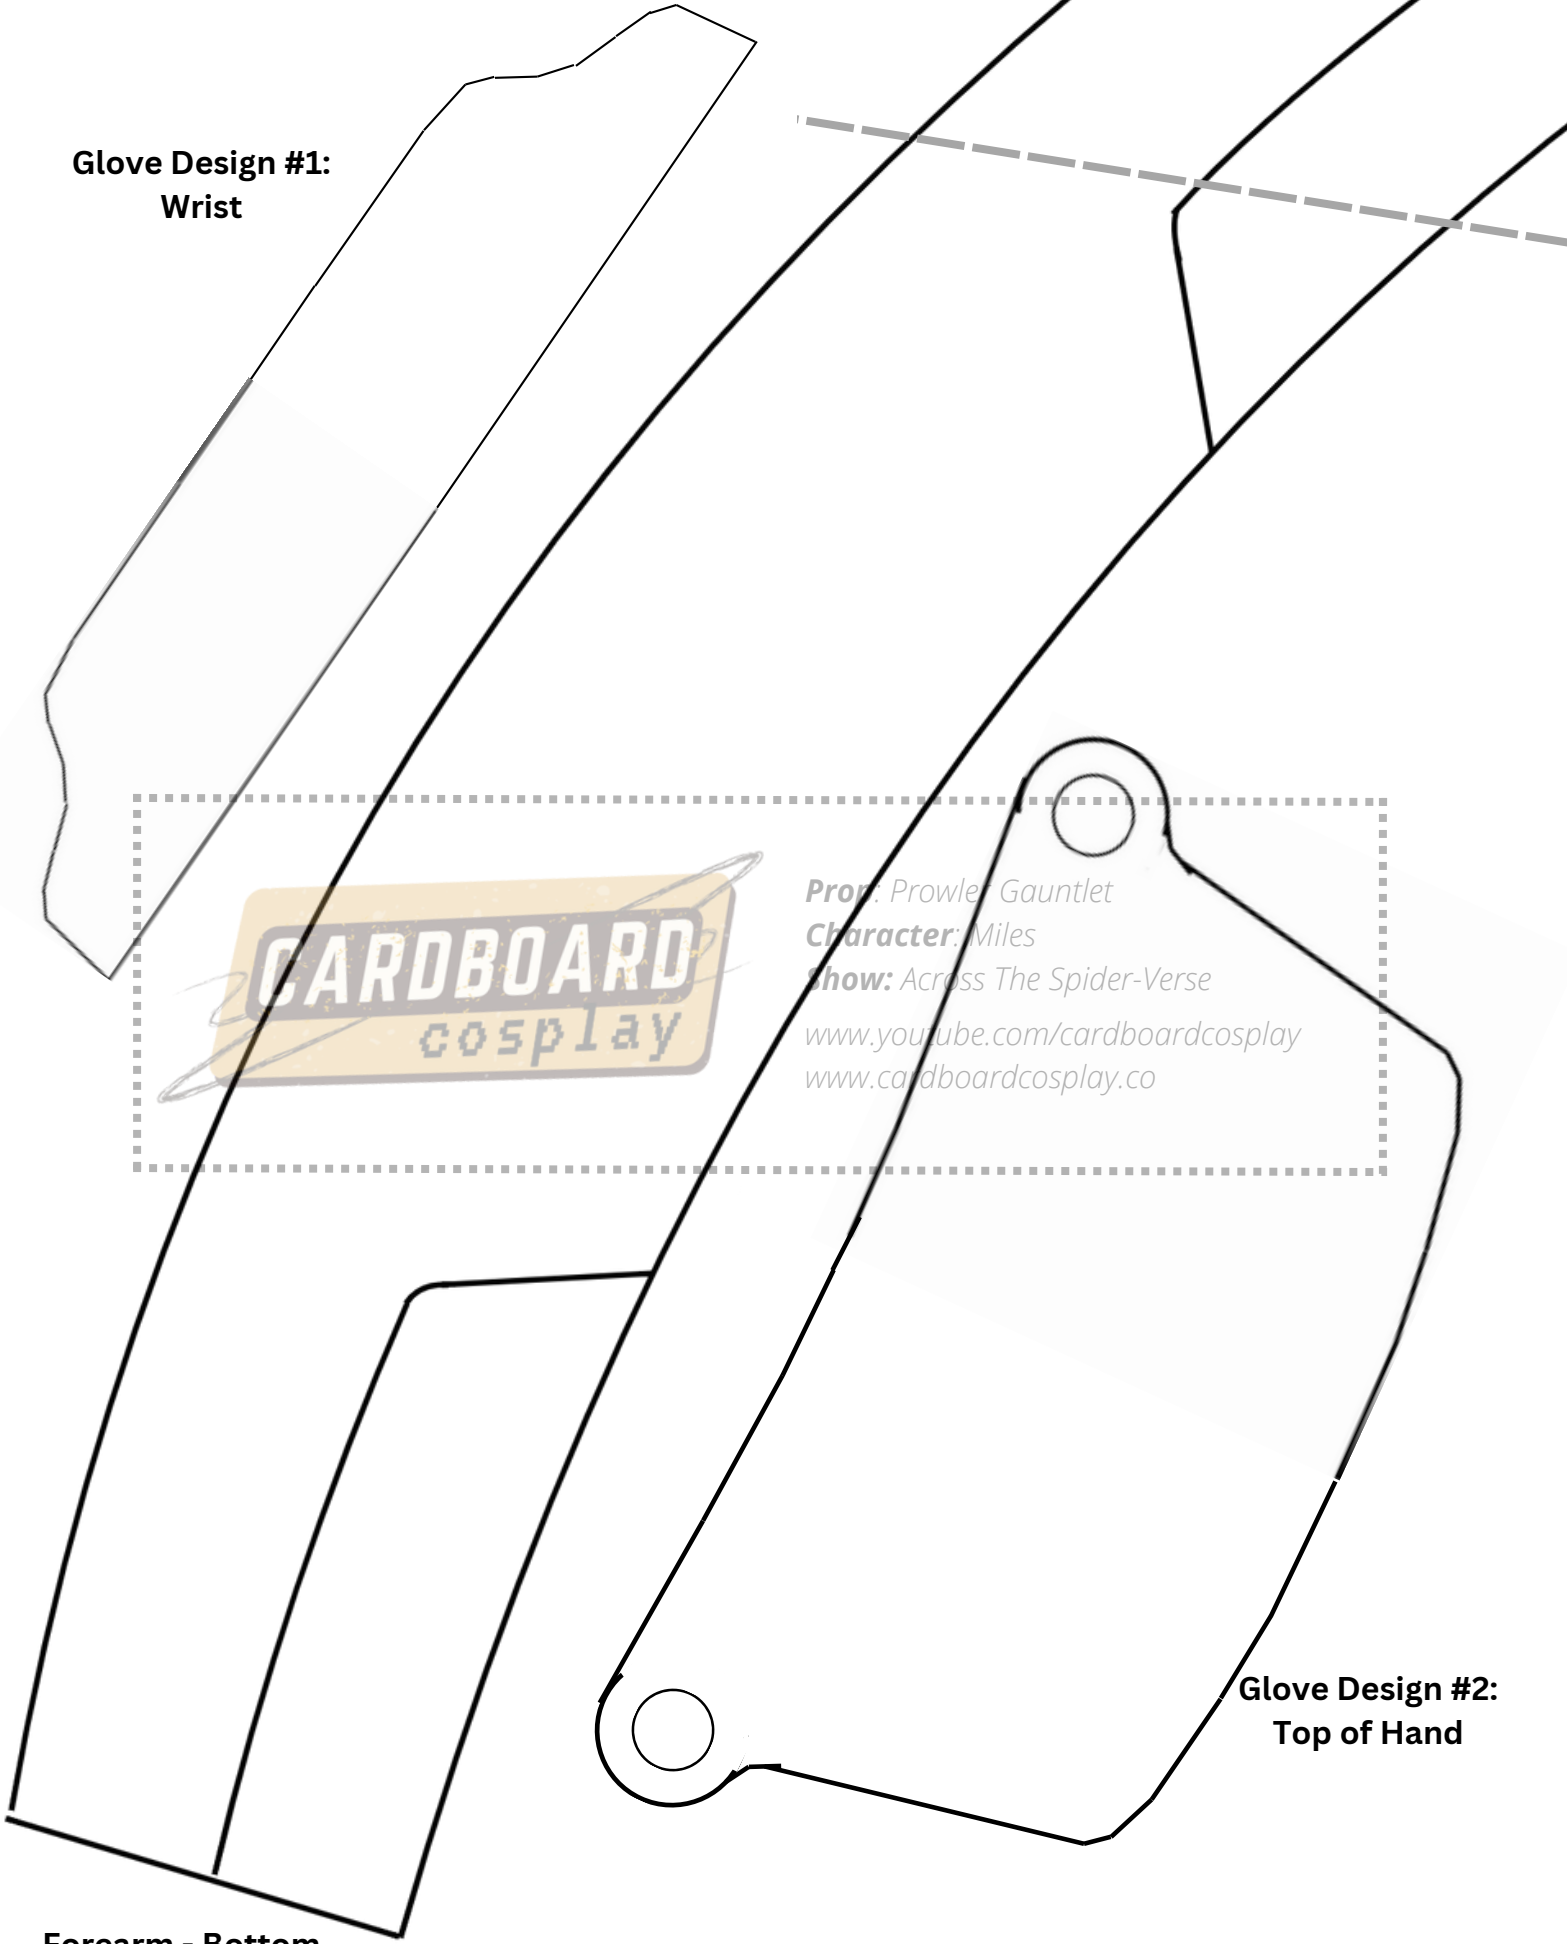

Forearm - Bottom

**Glove Design #1:  
Wrist**

*Prop: Prowler Gauntlet*  
*Character: Miles*  
*Show: Across The Spider-Verse*  
[www.youtube.com/cardboardcosplay](http://www.youtube.com/cardboardcosplay)  
[www.cardboardcosplay.co](http://www.cardboardcosplay.co)

**Glove Design #2:  
Top of Hand**

**Forearm - Bottom**